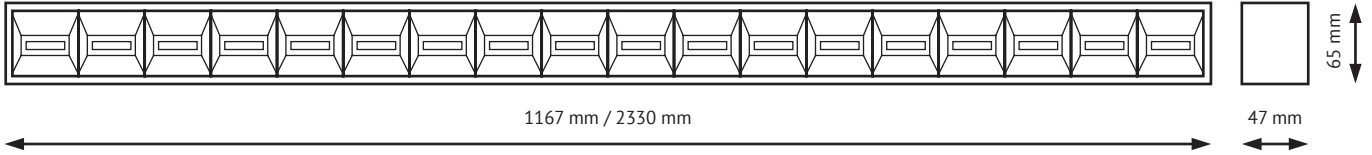

## MAIN FEATURES

Extrusion aluminium housing  
Sleek and compact  
Asymmetric light distribution  
Direct and indirect lighting distribution

# DIMENSIONS

# LEGEND

	Abbreviation	Description
Luminaire	I LUM	
Size	12	1167mm
	24	2330mm
Power	30	30W
	45	45W
CCT, CRI	4080	4000K CRI80
	HCL	2300K 80CRI and 5700K 80CRI
Light distribution	0	Direct
	1	Direct + indirect
Light distribution angle	8585	85x85°
	6090	60x90°
Remote control options	00	Without
	10	DALI
Seamless continuous cable	00	Without
	01	With
Color	WH	White
BlueTooth Module	BT	Bluetooth