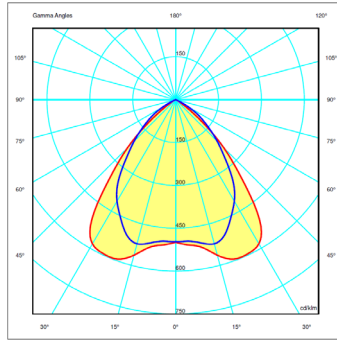

# DIMENSIONS

# OPTICS

I LUM 60x90: Asymmetric downlight distribution of 60x90°.

I LUM 85x85: Bi-Symmetric downlight distribution of 85x85°.

I LUM 85x85 + UP: Bi-Symmetric downlight distribution of 85x85° + Symmetric uplight distribution of 110°.