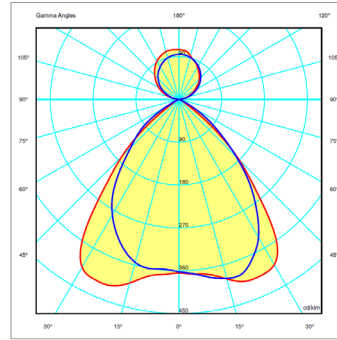

# DIMENSIONS

# OPTICS

I LUM 60x90: Asymmetric downlight distribution of 60x90°.

I LUM 85x85: Bi-Symmetric downlight distribution of 85x85°.

I LUM 85x85 + UP: Bi-Symmetric downlight distribution of 85x85° + Symmetric uplight distribution of 110°.