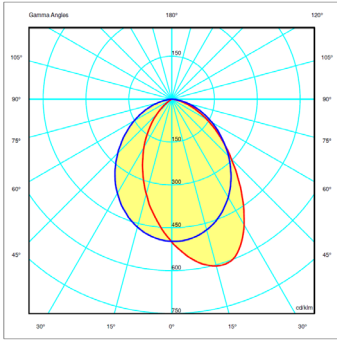

# DIMENSIONS

# OPTICS

I LUM 60x90: Asymmetric downlight distribution of 60x90°.

I LUM 85x85: Bi-Symmetric downlight distribution of 85x85°.

I LUM 85x85 + UP: Bi-Symmetric downlight distribution of 85x85° + Symmetric uplight distribution of 110°.