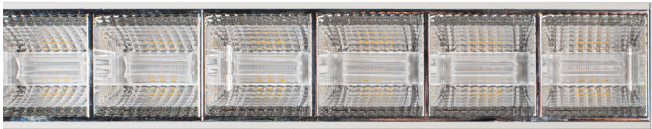

# OPTICS

I LUM 60x90: Asymmetric downlight distribution of 60x90°.

I LUM 85x85: Bi-Symmetric downlight distribution of 85x85°.

I LUM 85x85 + UP: Bi-Symmetric downlight distribution of 85x85° + Symmetric uplight distribution of 110°.

I LUM 85x85

I LUM 60x90