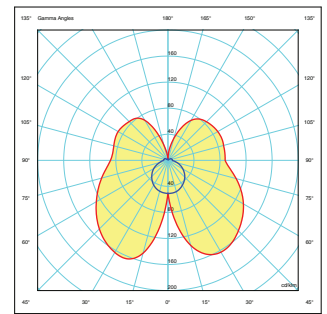

SKY LUM CEILING (SKC): Corridor installation for height up to 3 m, with longitudinal symmetrical light distribution.