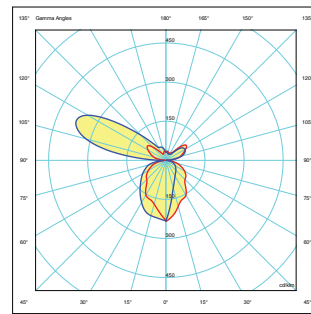

SKY LUM WALL AND CEILING PRODUCT VARIATIONS

Article	LED	Power [W]	Luminous flux [lm]	Efficacy [lm/W]	Forward current [mA]	Body type	Control	CCT	Appliance class
SKW.21.4080.19.61.LGPB.00.SIL	83	21	Up to 1980	94	70	Wall 194x610 mm	DALI	4000 K CRI >80	Class I + Class III
SKW.21.HCLC.19.61.LGPB.00.SIL	123	21	Up to 1980	94	70	Wall 194x610 mm	DALI	5300 K CRI >90	Class I + Class III
SKC.21.4080.19.61.LGPS.00.SIL	83	21	Up to 1980	94	70	Ceiling 194x610 mm	DALI	4000 K CRI >80	Class I + Class III
SKC.21.HCLC.19.61.LGPS.00.SIL	123	21	Up to 1980	94	70	Ceiling 194x610 mm	DALI	5300 K CRI >90	Class I + Class III

LEGEND

	Abbreviation	Description
Luminaire	SKW	SKY LUM WALL
	SKC	SKY LUM CEILING
Power	21	21 W
CCT CRI	HCLC	5500 K CRI >90
	4080	4000K CRI >80
Size	19.61	194x610x26 mm
Diffusor	LGPS	Light Guide Prismatic Plate Symetrical
	LGPB	Light Guide Prismatic Plate with batwing photometrics
Power supply	00	DALI power supply
Color	SIL	Silver mat aluminium profile with white side caps

OPTICS

SKY LUM WALL (SKW): Wall installation for height up to 3 m, with direct and indirect light distribution.