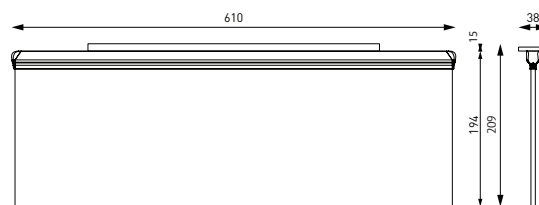

LEGEND

	Abbreviation	Description
Luminaire	SKW	SKY LUM WALL
	SKC	SKY LUM CEILING
Power	21	21 W
CCT CRI	HCLC	5500 K CRI >90
	4080	4000K CRI >80
Size	19.61	194x610x26 mm
Diffusor	LGPS	Light Guide Prismatic Plate Symetrical
	LGPB	Light Guide Prismatic Plate with batwing photometrics
Power supply	00	DALI power supply
Color	SIL	Silver mat aluminium profile with white side caps

OPTICS

SKY LUM WALL (SKW): Wall installation for height up to 3 m, with direct and indirect light distribution.

SKY LUM CEILING (SKC): Corridor installation for height up to 3 m, with longitudinal symmetrical light distribution.

SKY LUM CEILING

DIMENSIONS

*All dimensions are in mm.

SKY LUM WALL AND CEILING MOUNTING ACCESSORY

Code	Article	Description	
6002309	Mounting accessory SKYLUM C/W includes: - Mounting platform ceiling 400x33x15 mm	SKC.B.DALI	 
6002310	Mounting accessory SKYLUM C/W includes: - Power supply box 400x63x44 mm	SKW.MP.DALI	 