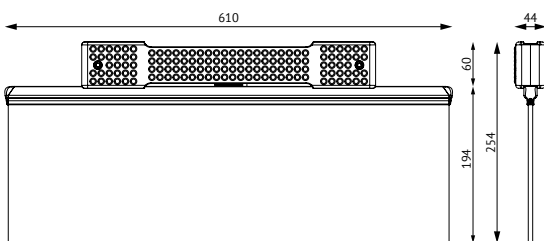

LEGEND

	Abbreviation	Description
Luminaire	SKW	SKY LUM WALL
	SKC	SKY LUM CEILING
Power	21	21 W
CCT CRI	HCLC	5500 K CRI >90
	4080	4000K CRI >80
Size	19.61	194x610x26 mm
Diffusor	LGPS	Light Guide Prismatic Plate Symetrical
	LGPB	Light Guide Prismatic Plate with batwing photometrics
Power supply	00	DALI power supply
Color	SIL	Silver mat aluminium profile with white side caps

OPTICS

SKY LUM WALL (SKW): Wall installation for height up to 3 m, with direct and indirect light distribution.

SKY LUM CEILING (SKC): Corridor installation for height up to 3 m, with longitudinal symmetrical light distribution.

SKY LUM CEILING

DIMENSIONS

*All dimensions are in mm.

SKY LUM WALL AND CEILING MOUNTING ACCESSORY

Code	Article	Description	
6002309	Mounting accessory SKYLUM C/W includes: - Mounting platform ceiling 400x33x15 mm	SKC.B.DALI	 
6002310	Mounting accessory SKYLUM C/W includes: - Power supply box 400x63x44 mm	SKW.MP.DALI	 